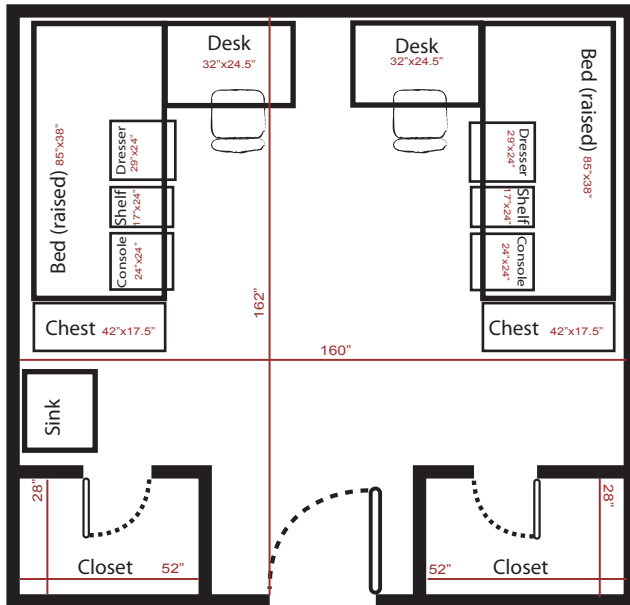

Rhodes Garrett Hamiel Hall
Room Type: Community Bath, Double Occupancy

**Note: Not drawn to scale