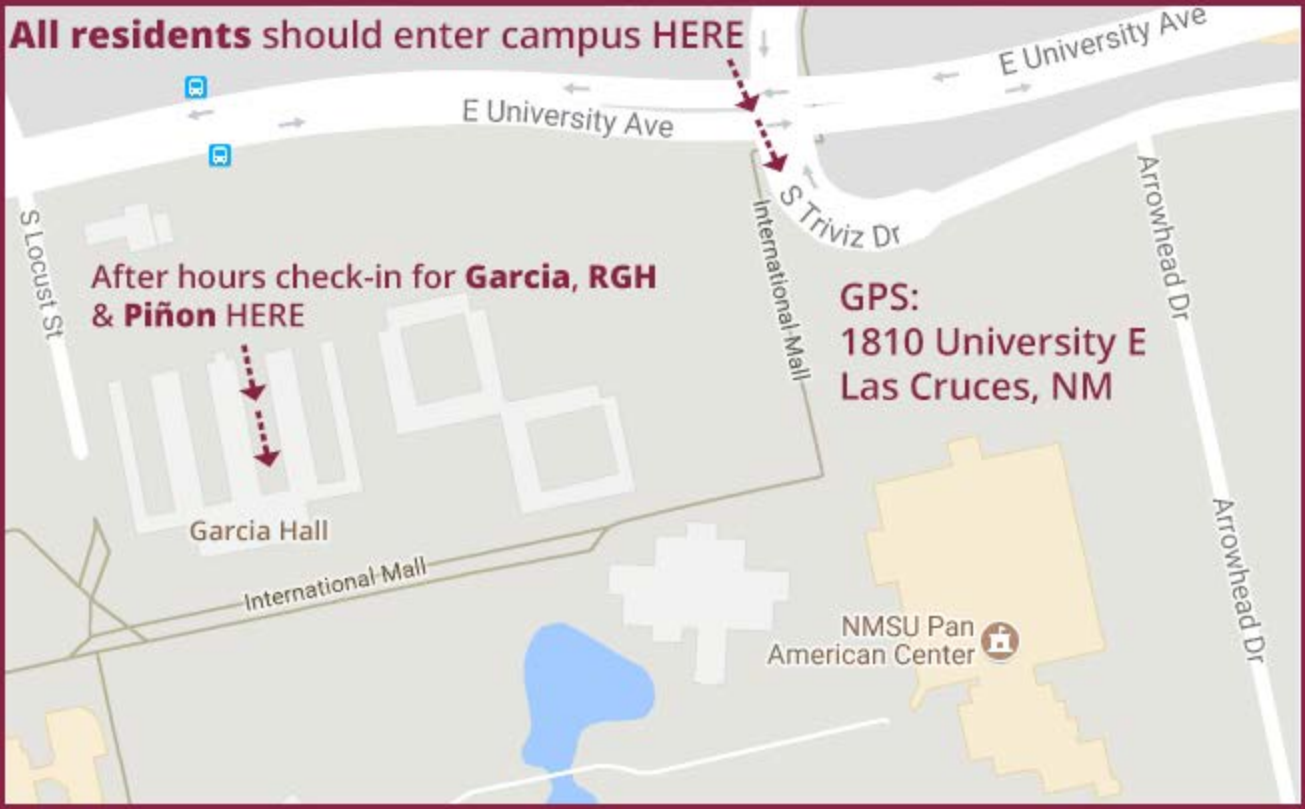

All residents should enter campus HERE

After hours check-in for **Garcia, RGH & Piñon** HERE

GPS:
1810 University E
Las Cruces, NM

Garcia Hall

NMSU Pan American Center